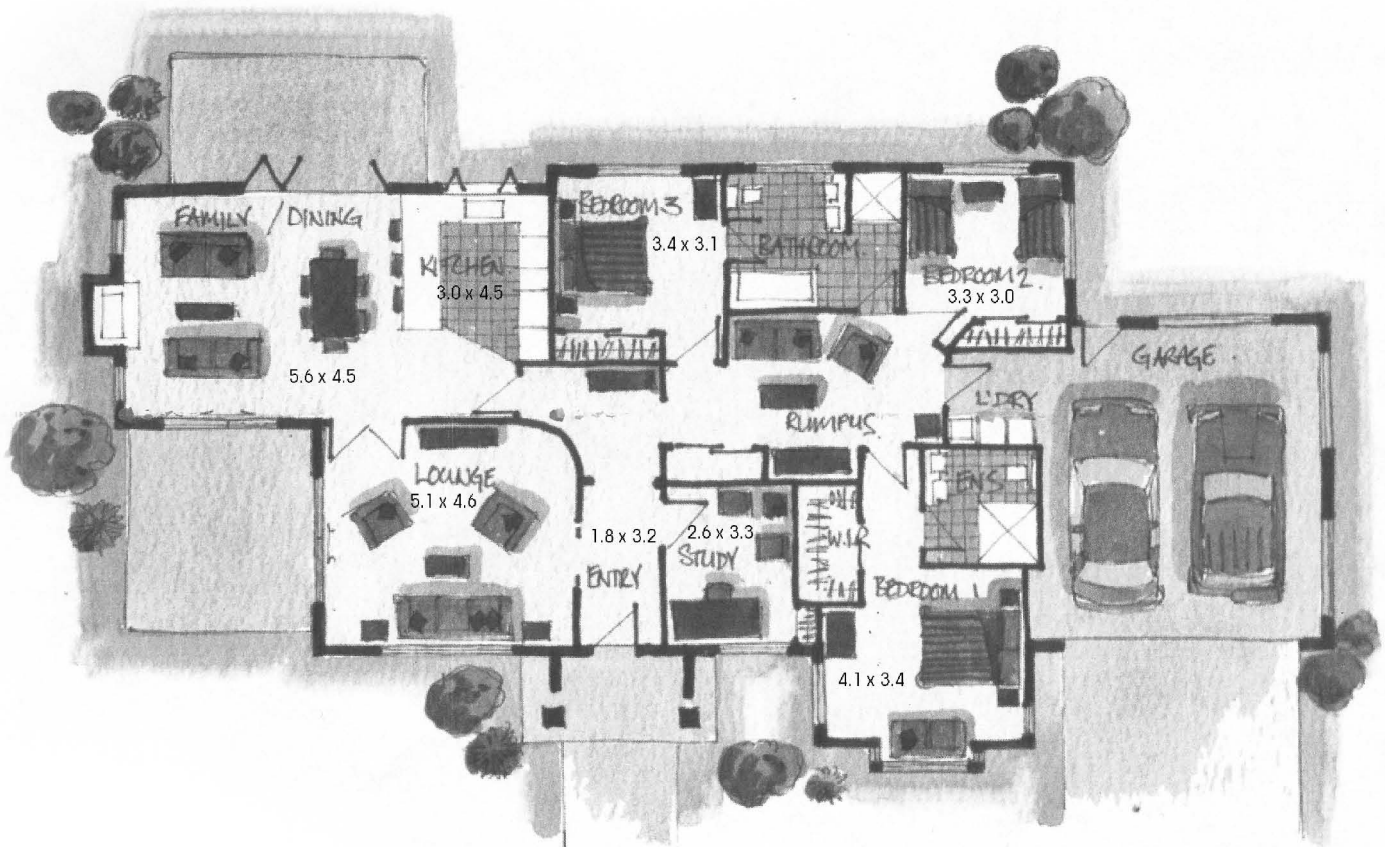

Orange Building Group

Building Excellence and Value

RESIDENTIAL

PO Box 3441 Richmond 7050 (03) 543 9002

info@obg.co.nz

“HIGHVIEW”

Floor Area 212m²

Doing what we love and delivering outstanding results!